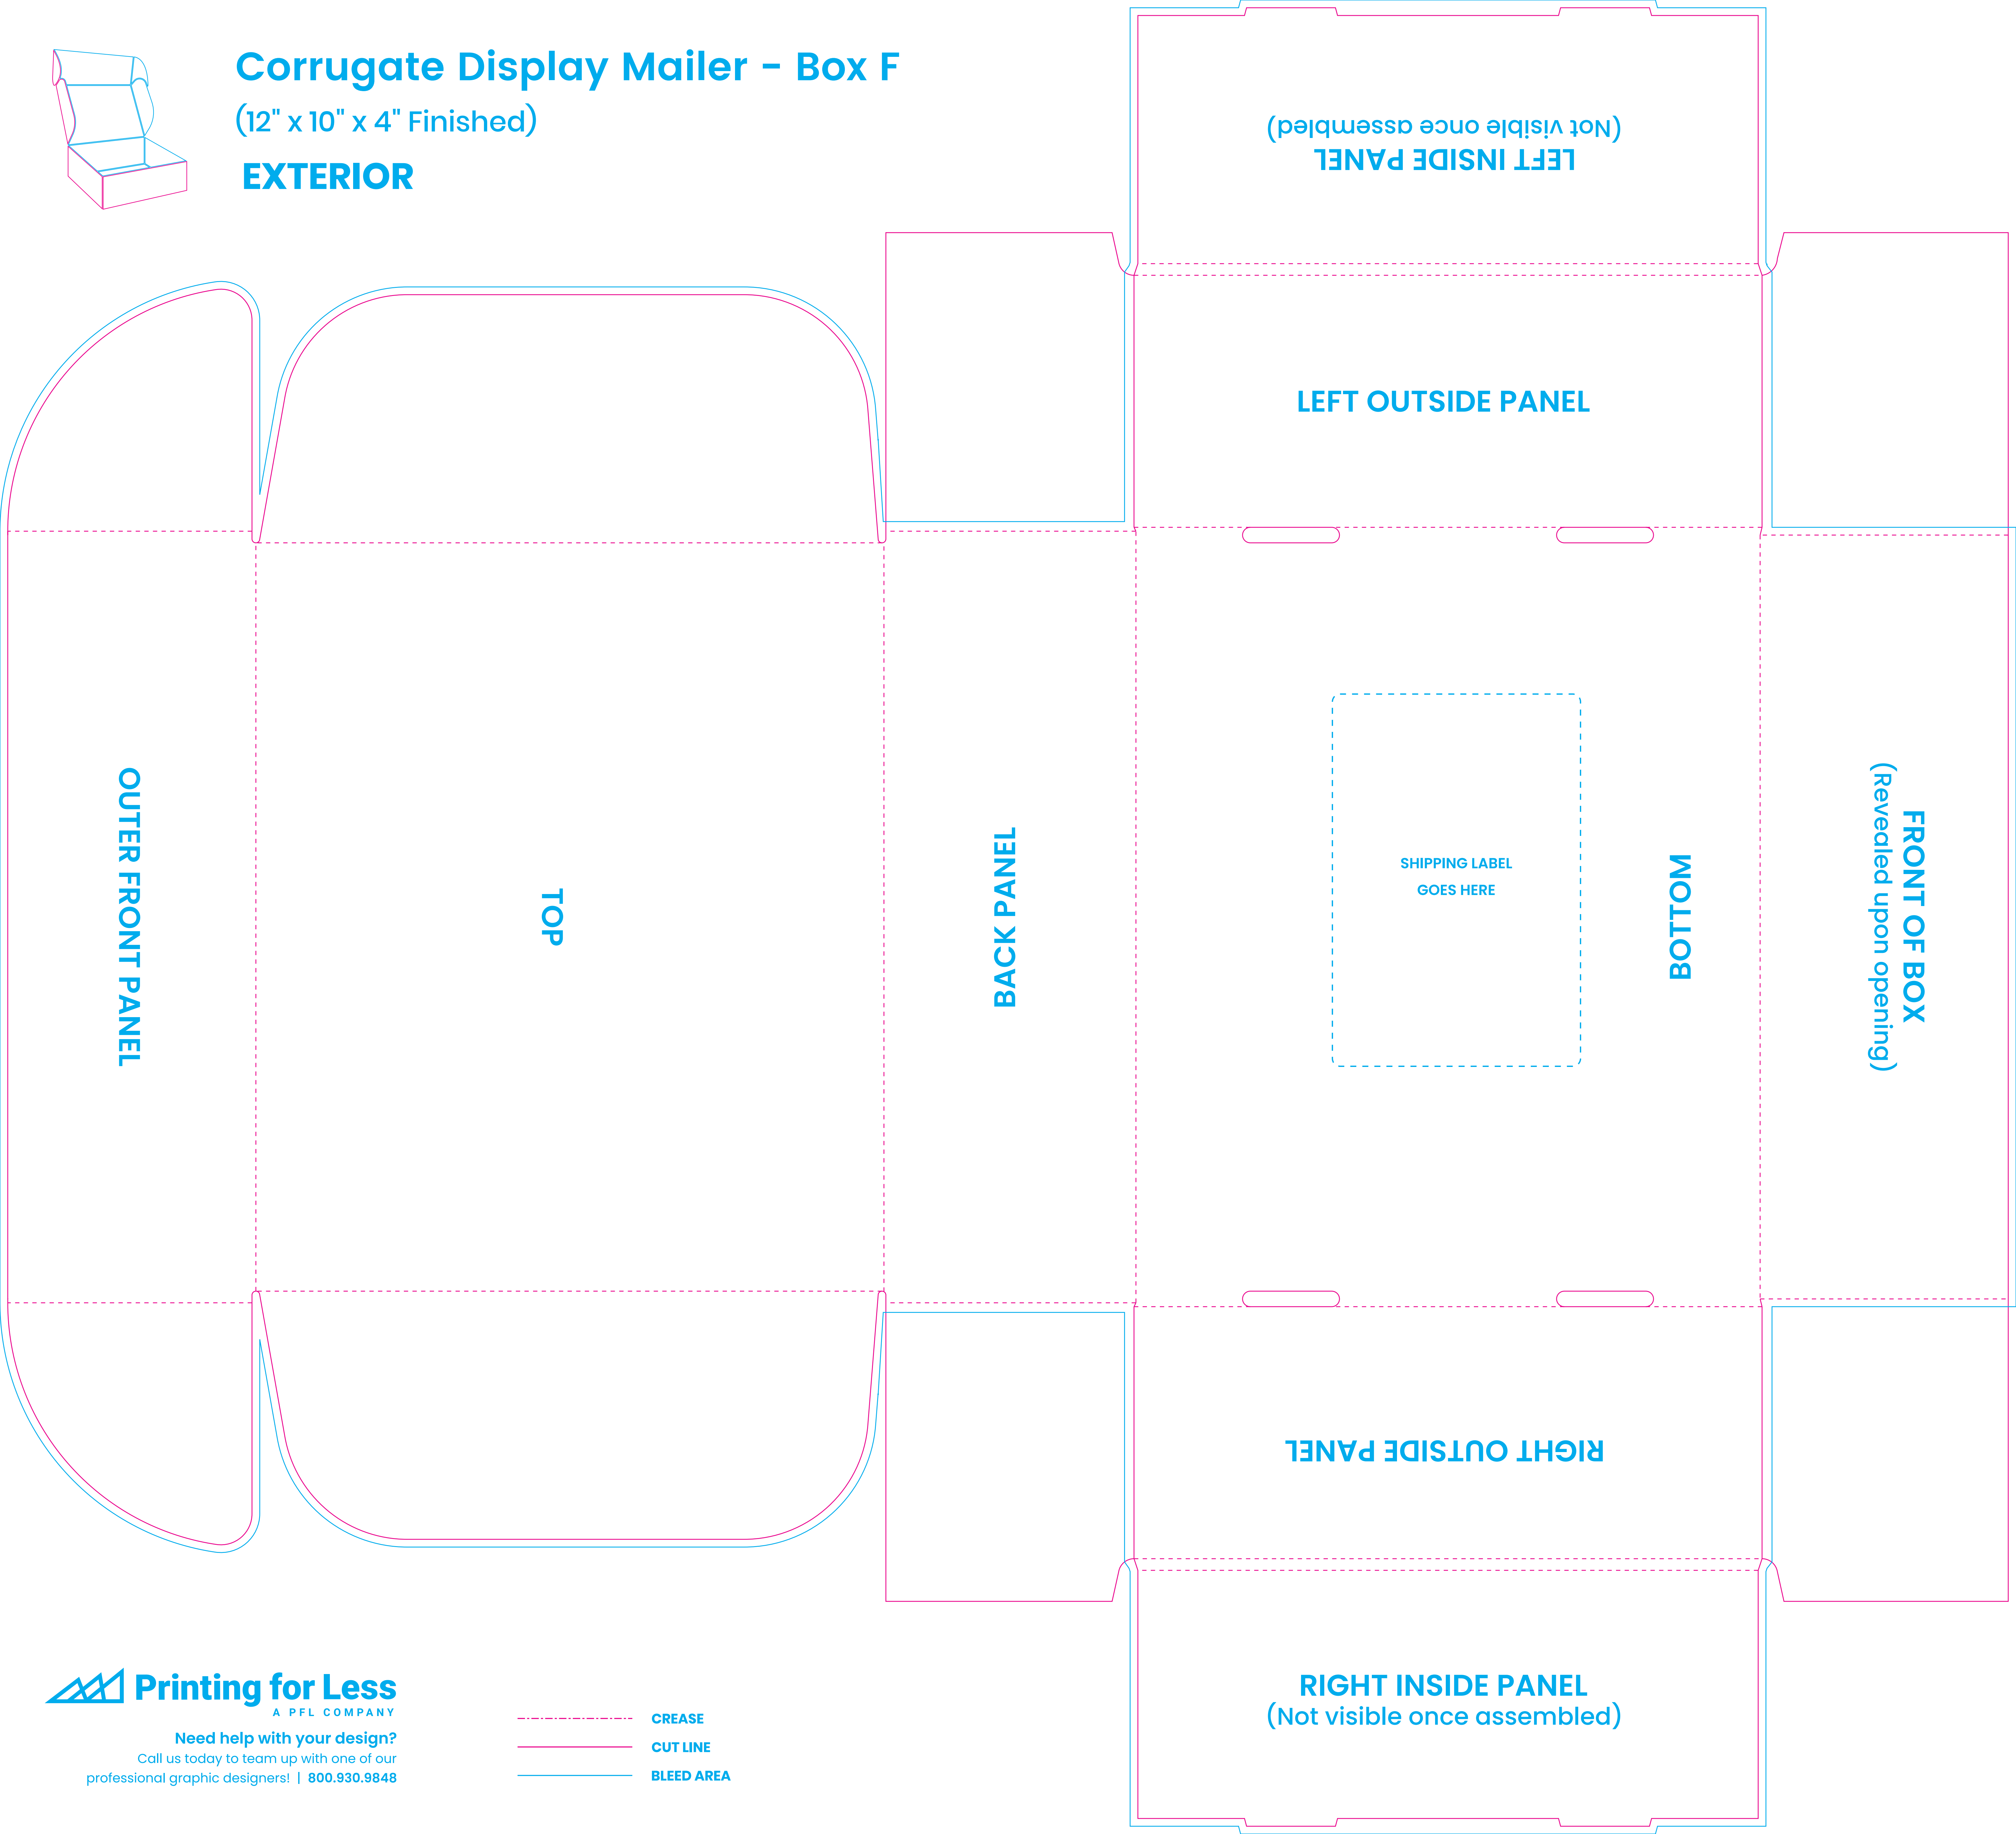

Corrugate Display Mailer - Box F

(12" x 10" x 4" Finished)

EXTERIOR

OUTER FRONT PANEL

TOP

BACK PANEL

LEFT OUTSIDE PANEL

LEFT INSIDE PANEL
(Not visible once assembled)

SHIPPING LABEL
GOES HERE

BOTTOM

RIGHT OUTSIDE PANEL

RIGHT INSIDE PANEL
(Not visible once assembled)

FRONT OF BOX
(Revealed upon opening)

Need help with your design?

Call us today to team up with one of our professional graphic designers! | 800.930.9848

-  CREASE
-  CUT LINE
-  BLEED AREA

Corrugate Display Mailer – Box F

(12" x 10" x 4" Finished)

INTERIOR

INSIDE FRONT PANEL

INSIDE BOTTOM

INSIDE BACK PANEL

INSIDE TOP PANEL

INSIDE TOP PANEL