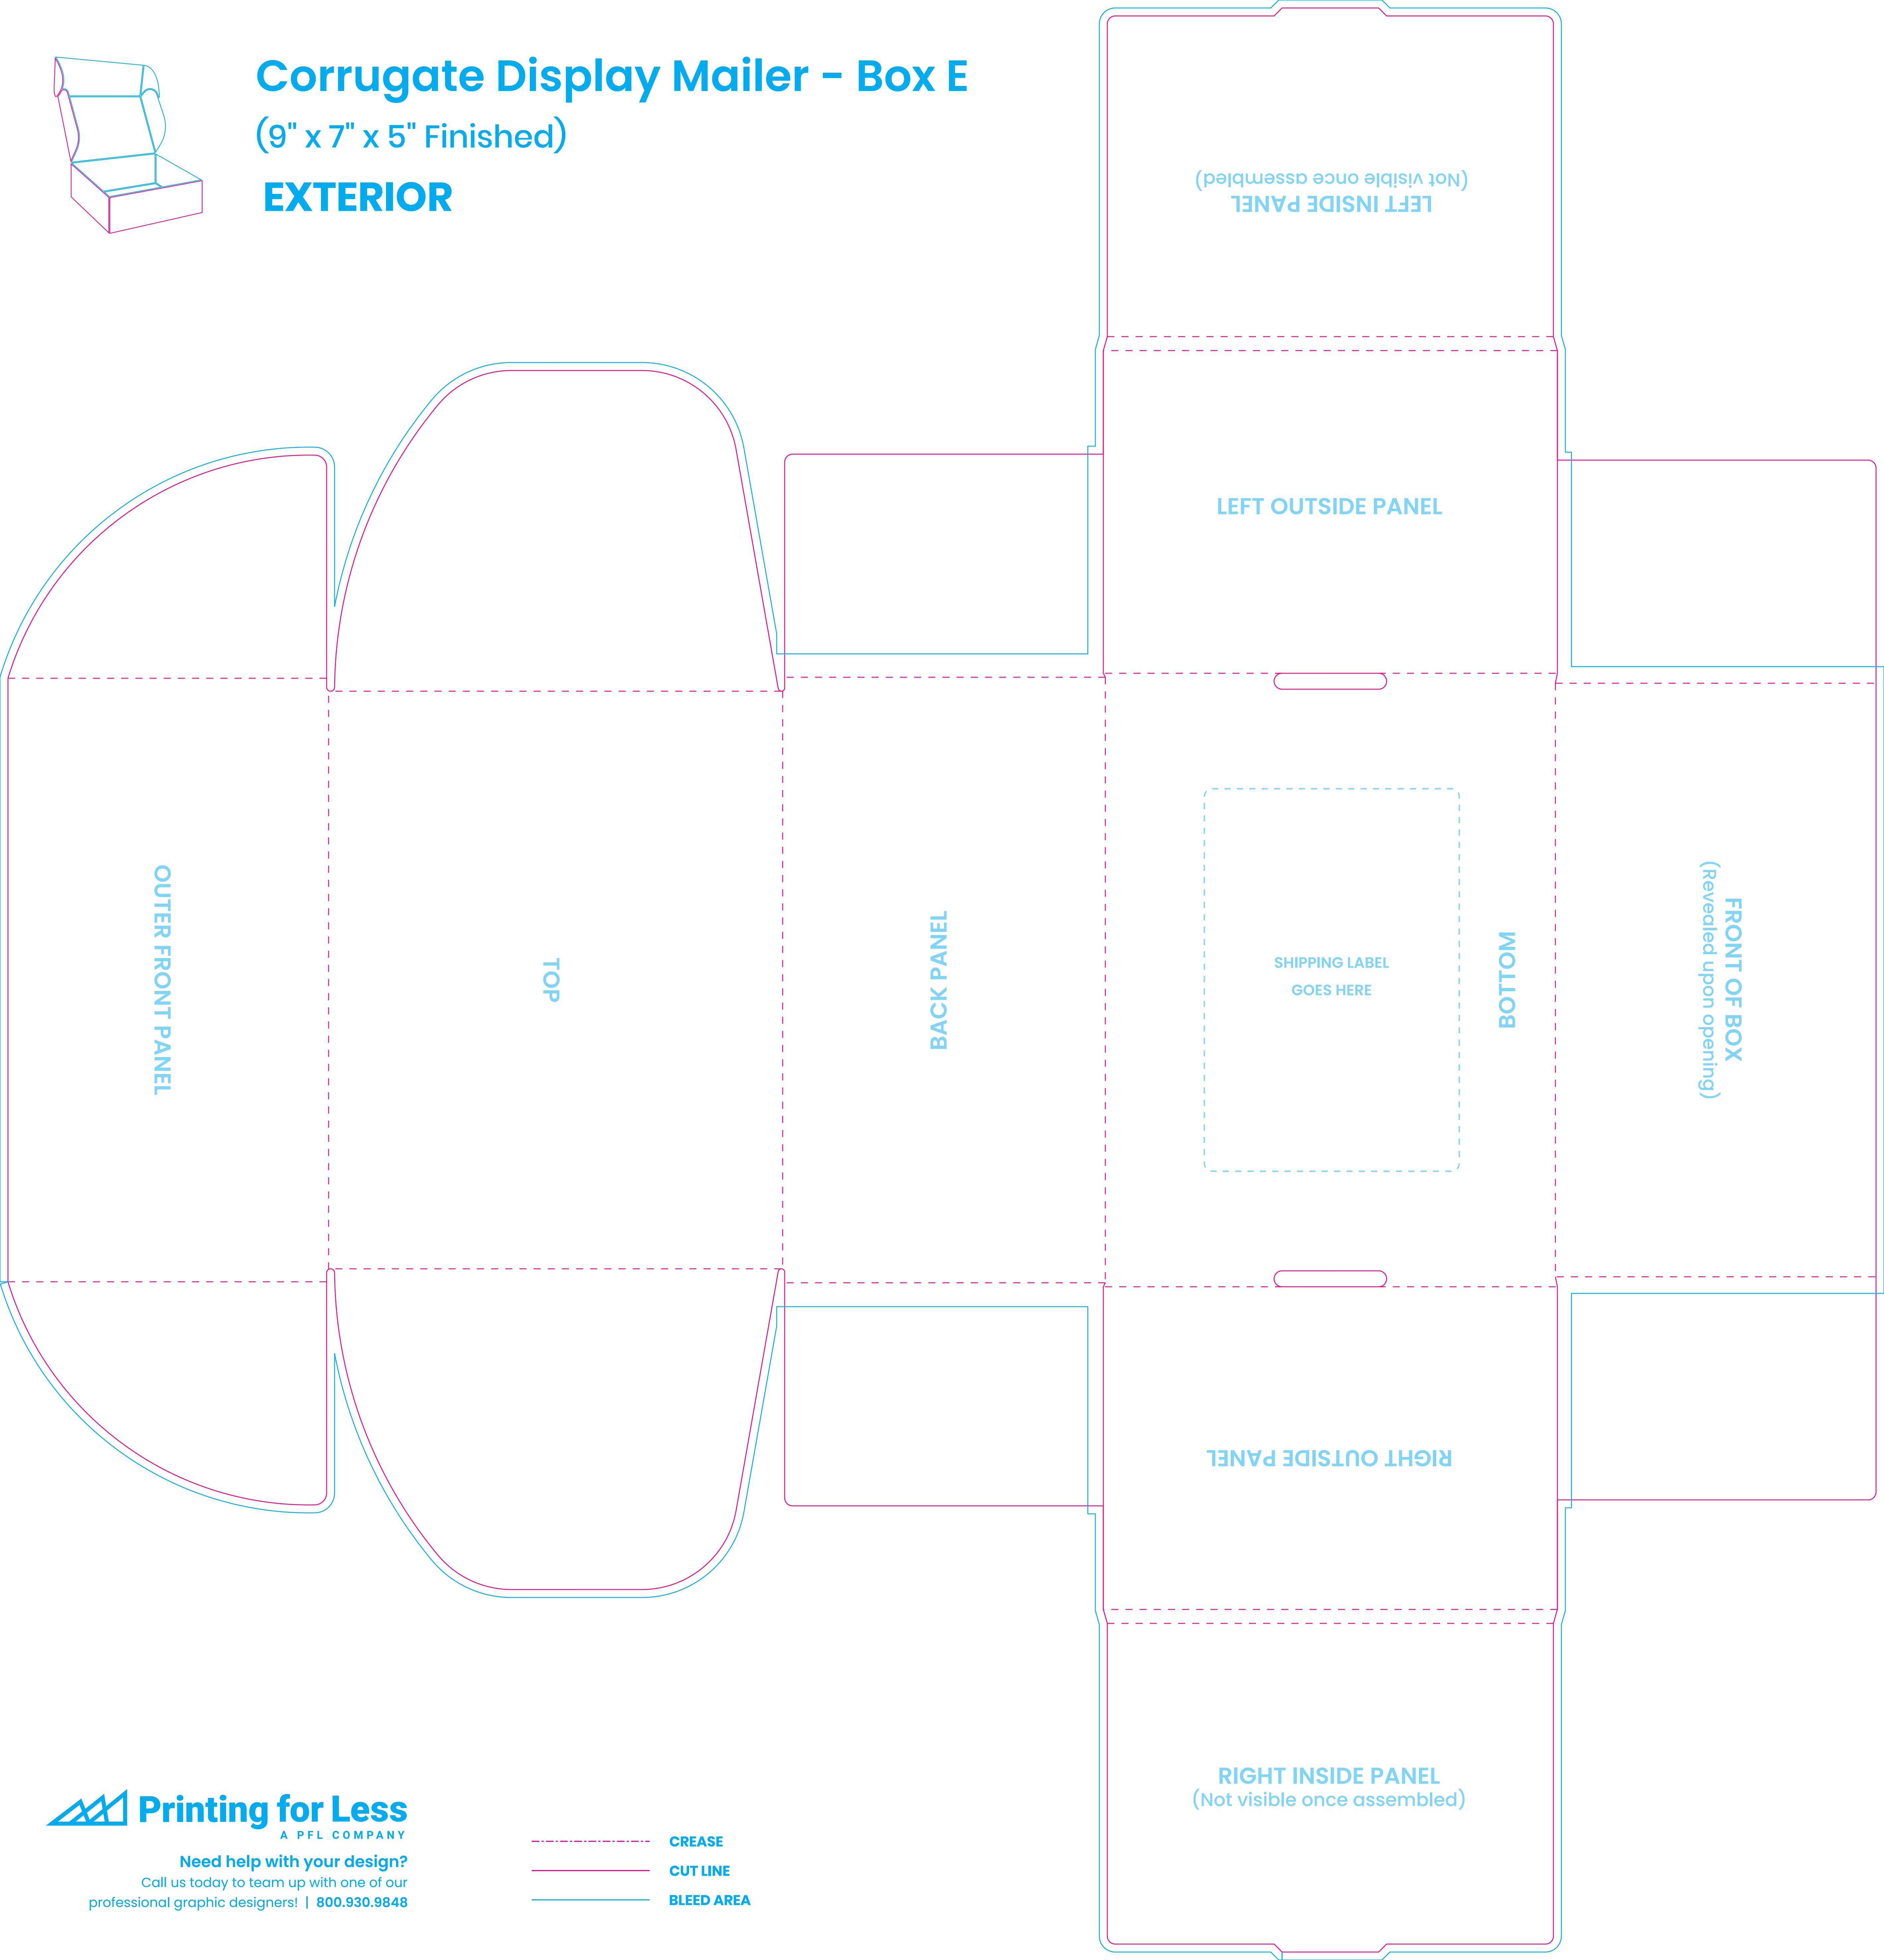

# Corrugate Display Mailer – Box E

(9" x 7" x 5" Finished)

## EXTERIOR

# Corrugate Display Mailer – Box E

(9" x 7" x 5" Finished)

**INTERIOR**

INSIDE FRONT PANEL

INSIDE BOTTOM

INSIDE BACK PANEL

INSIDE TOP PANEL

INSIDE TOP PANEL