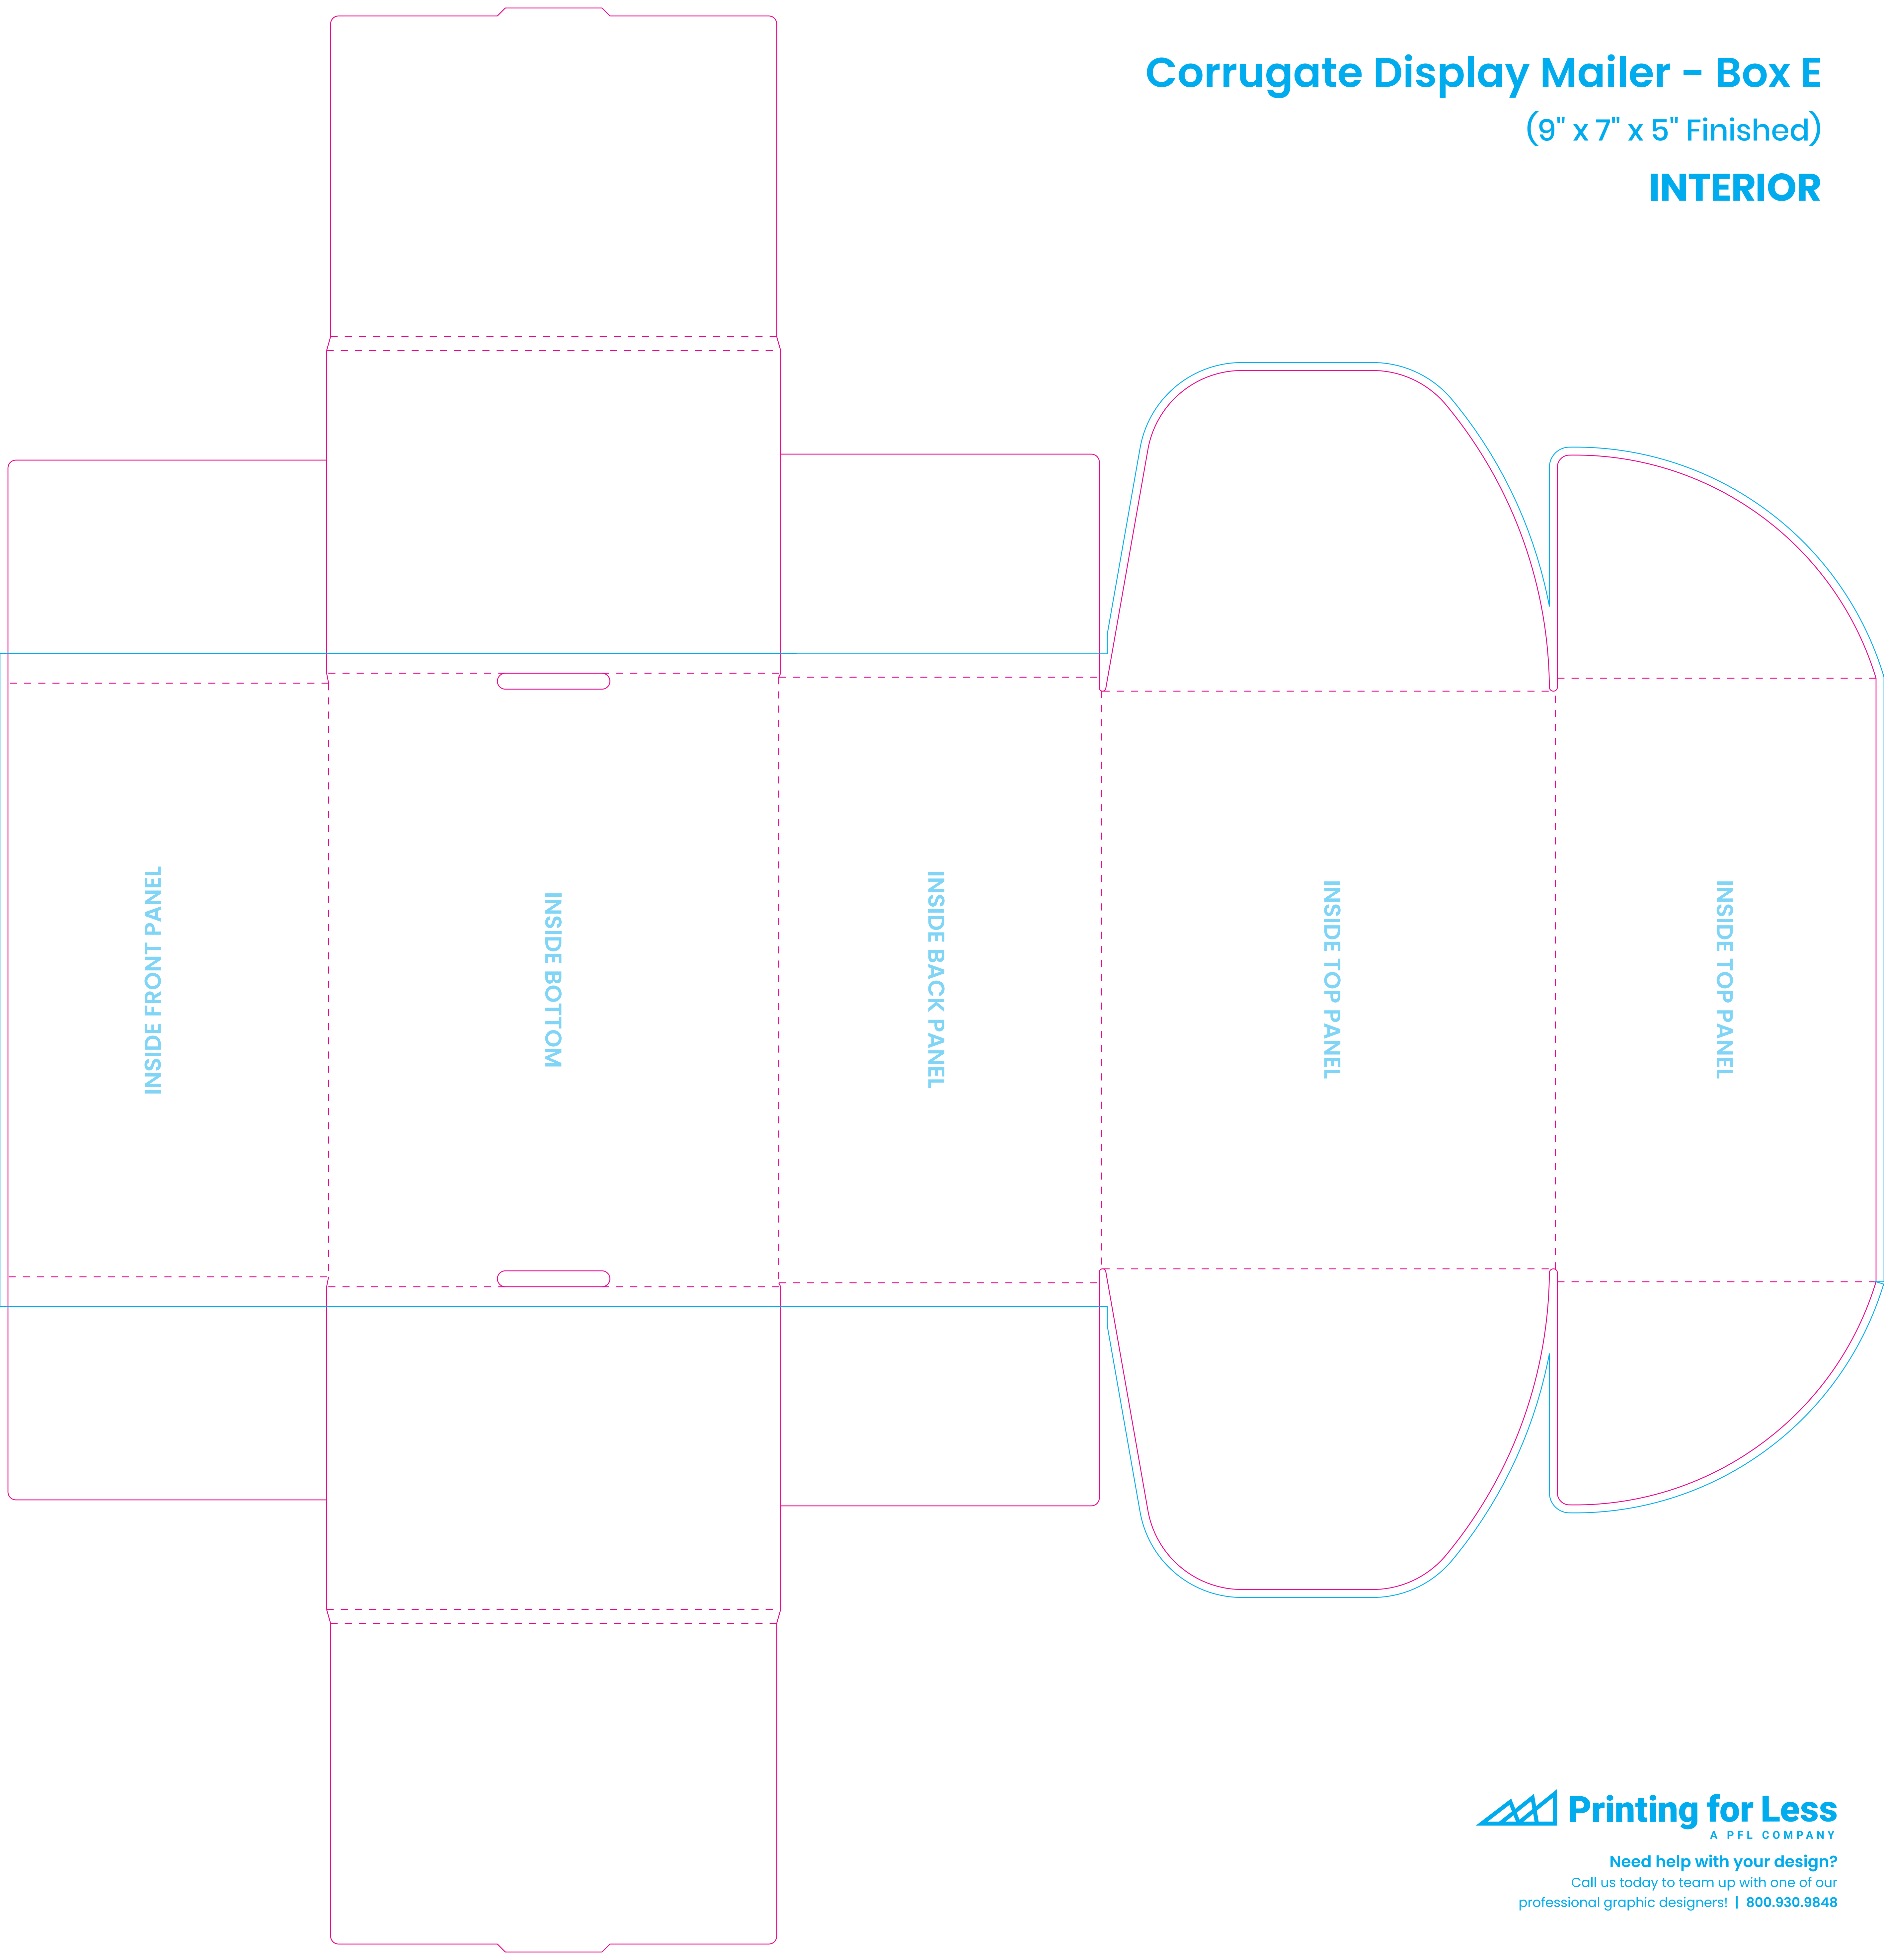

# Corrugate Display Mailer – Box E

(9" x 7" x 5" Finished)

## EXTERIOR

# Corrugate Display Mailer – Box E

(9" x 7" x 5" Finished)

**INTERIOR**

INSIDE FRONT PANEL

INSIDE BOTTOM

INSIDE BACK PANEL

INSIDE TOP PANEL

INSIDE TOP PANEL