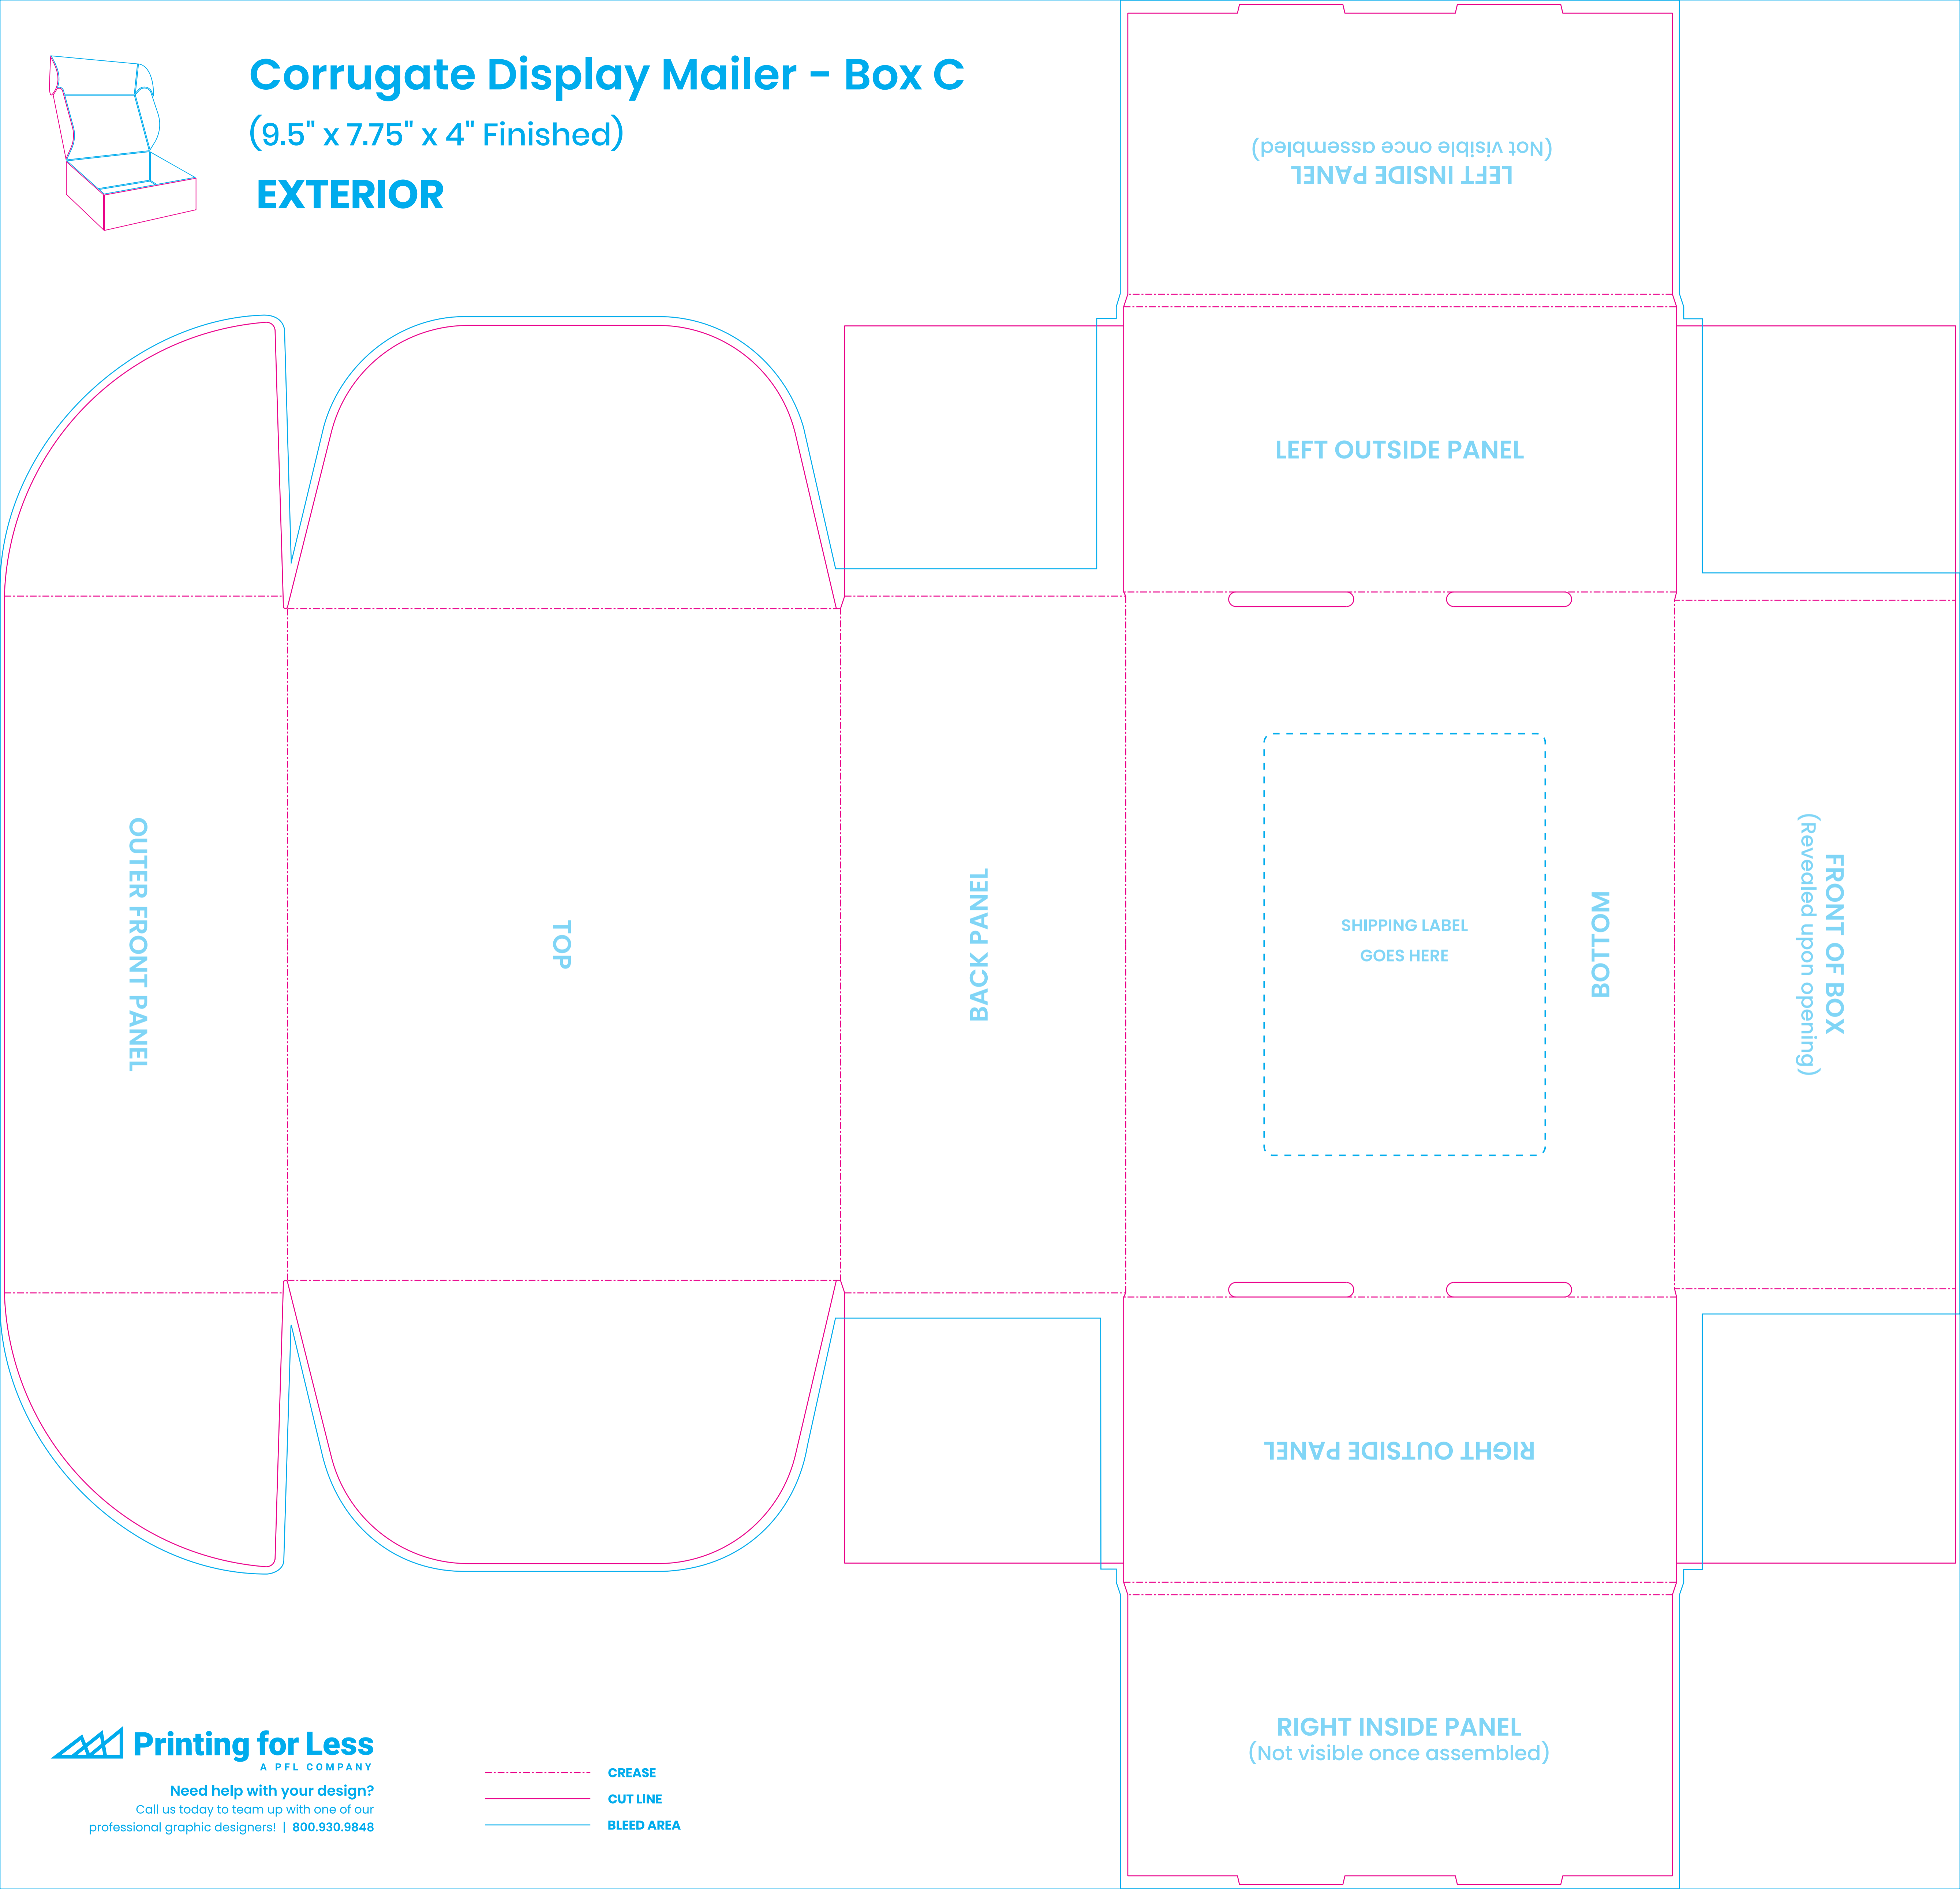

# Corrugate Display Mailer – Box C

(9.5" x 7.75" x 4" Finished)

## EXTERIOR

LEFT INSIDE PANEL  
(Not visible once assembled)

LEFT OUTSIDE PANEL

OUTER FRONT PANEL

TOP

BACK PANEL

SHIPPING LABEL  
GOES HERE

BOTTOM

FRONT OF BOX  
(Revealed upon opening)

RIGHT OUTSIDE PANEL

RIGHT INSIDE PANEL  
(Not visible once assembled)

# Corrugate Display Mailer – Box C

(9.5" x 7.75" x 4" Finished)

**EXTERIOR**

INSIDE FRONT PANEL

INSIDE BOTTOM

INSIDE BACK PANEL

INSIDE TOP PANEL

INSIDE TOP PANEL