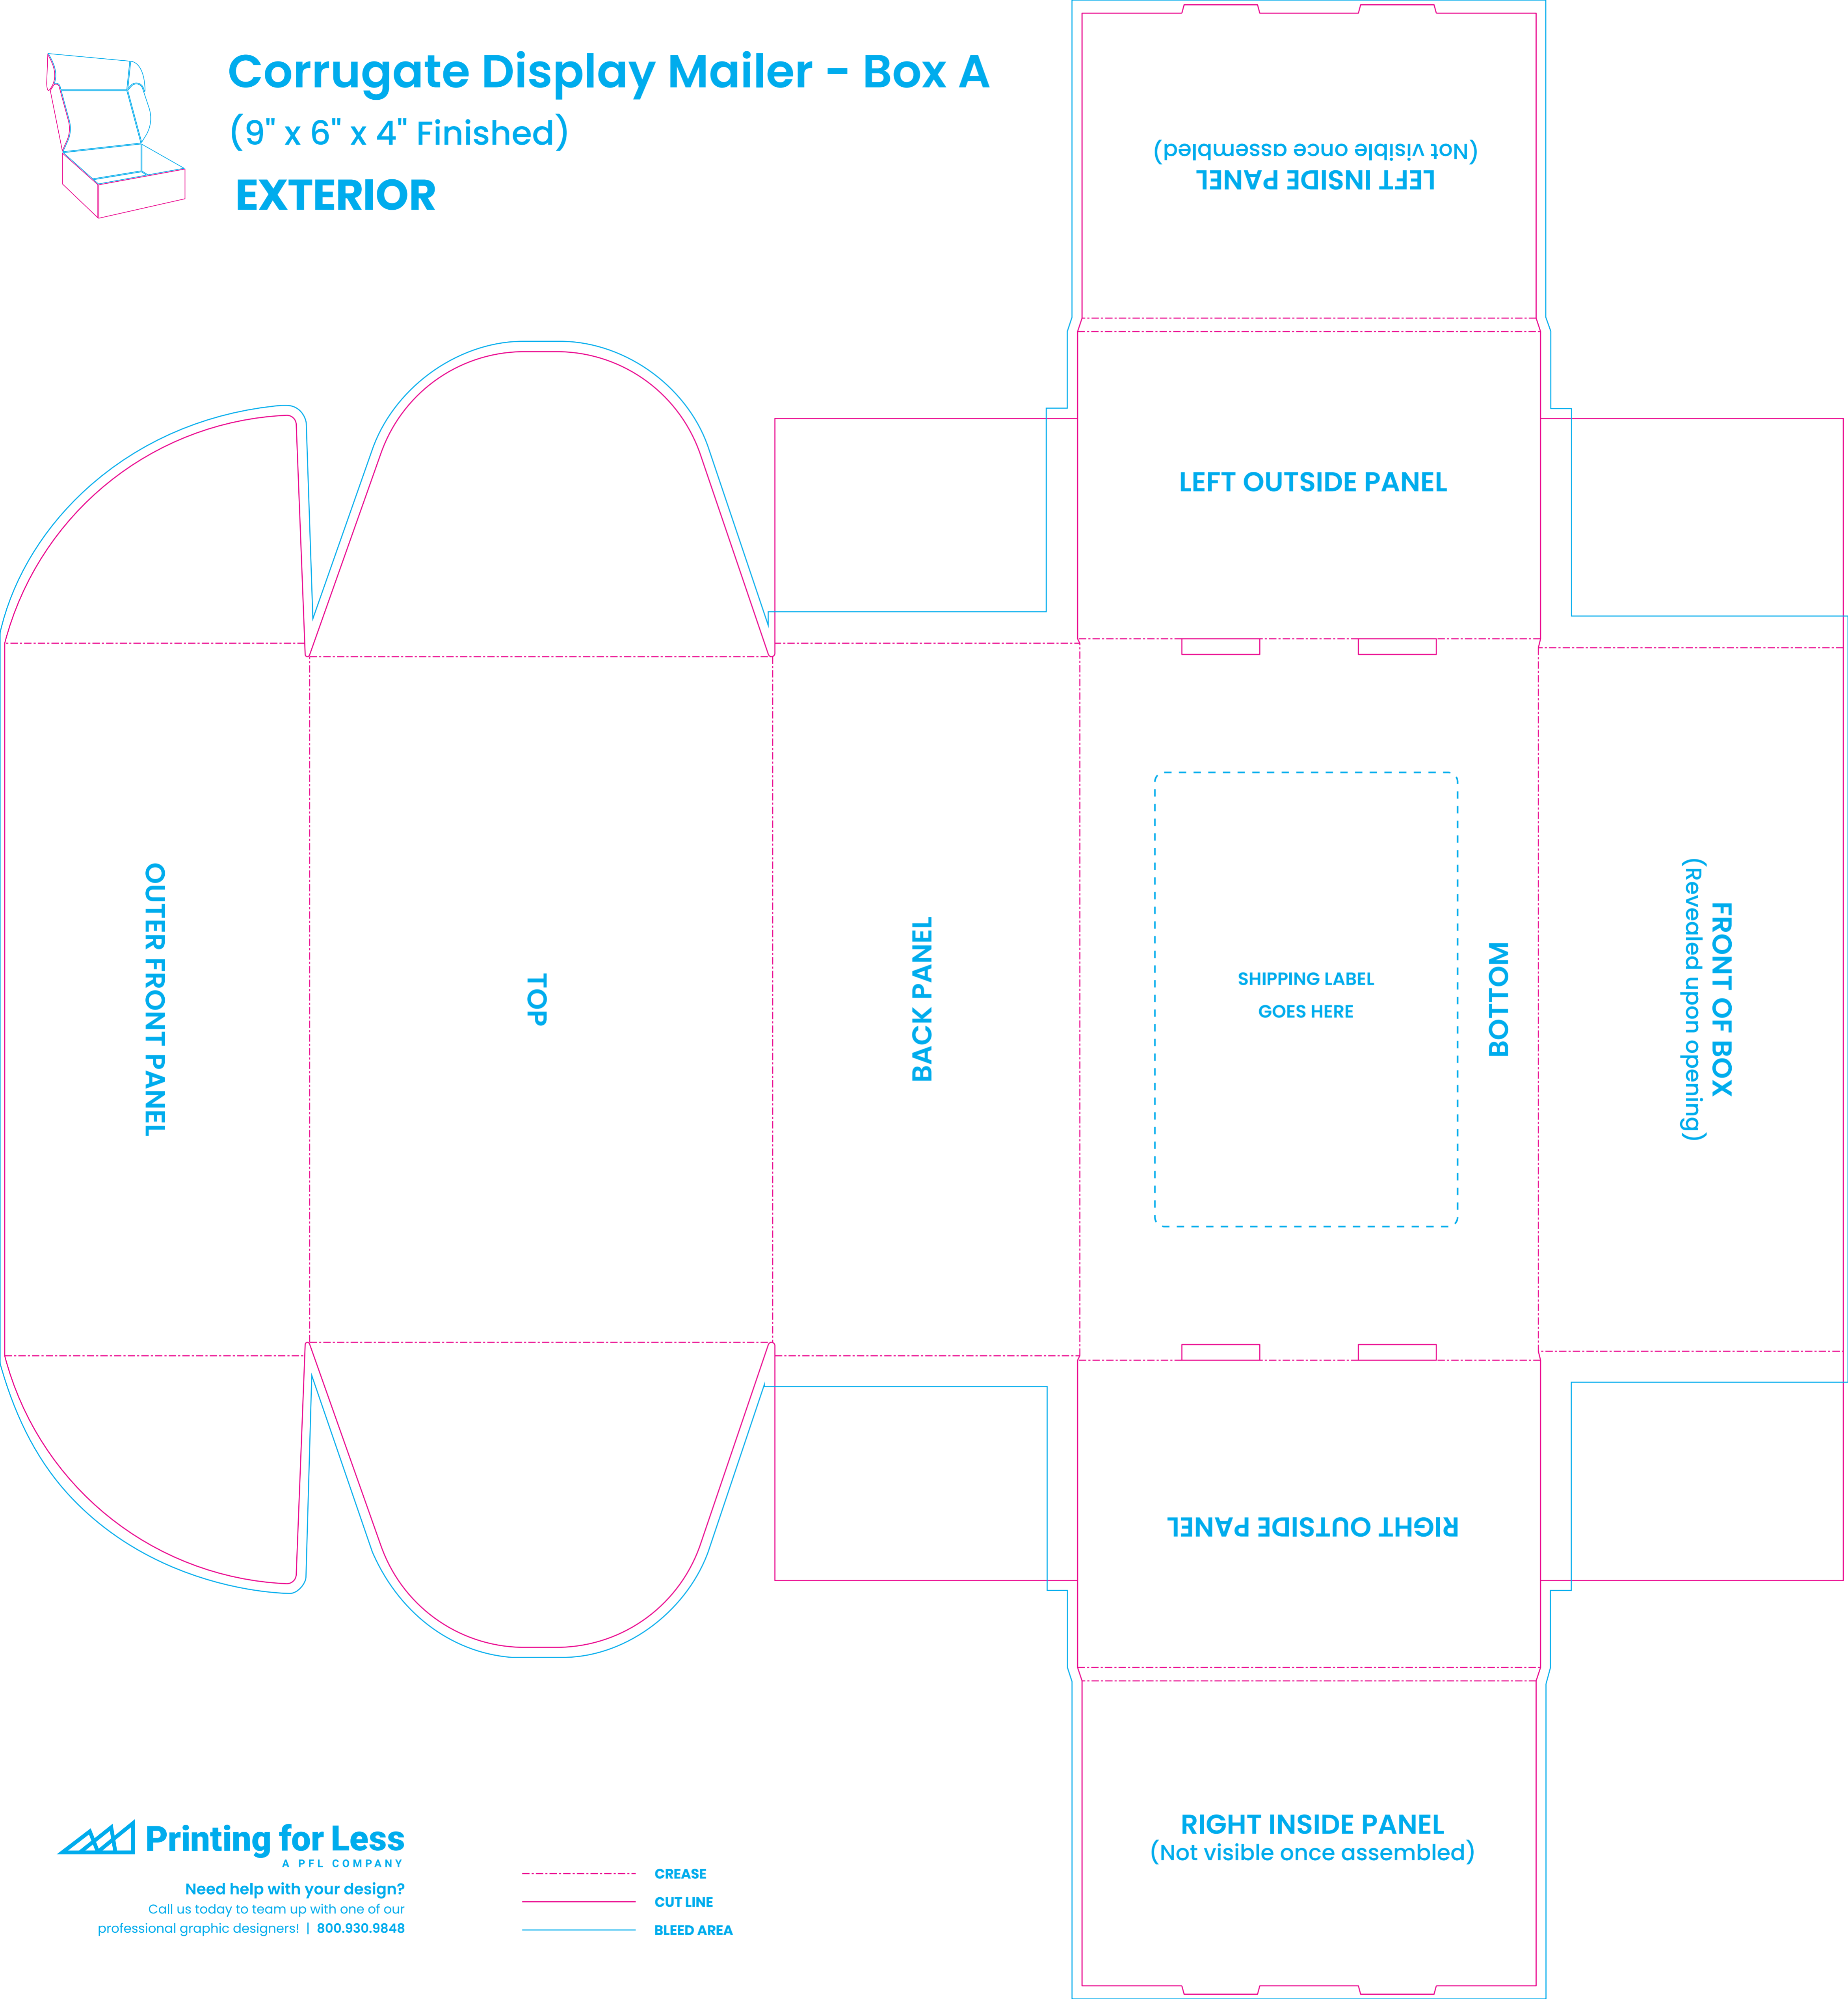

Corrugate Display Mailer - Box A

(9" x 6" x 4" Finished)

EXTERIOR

LEFT INSIDE PANEL
(Not visible once assembled)

LEFT OUTSIDE PANEL

OUTER FRONT PANEL

TOP

BACK PANEL

SHIPPING LABEL
GOES HERE

BOTTOM

FRONT OF BOX
(Revealed upon opening)

RIGHT OUTSIDE PANEL

RIGHT INSIDE PANEL
(Not visible once assembled)

Printing for Less
A PFL COMPANY

Need help with your design?

Call us today to team up with one of our professional graphic designers! | 800.930.9848

--- CREASE

— CUT LINE

— BLEED AREA

Corrugate Display Mailer – Box A

(9" x 6" x 4" Finished)

INTERIOR

INSIDE FRONT PANEL

INSIDE BOTTOM

INSIDE BACK PANEL

INSIDE TOP PANEL

INSIDE TOP PANEL