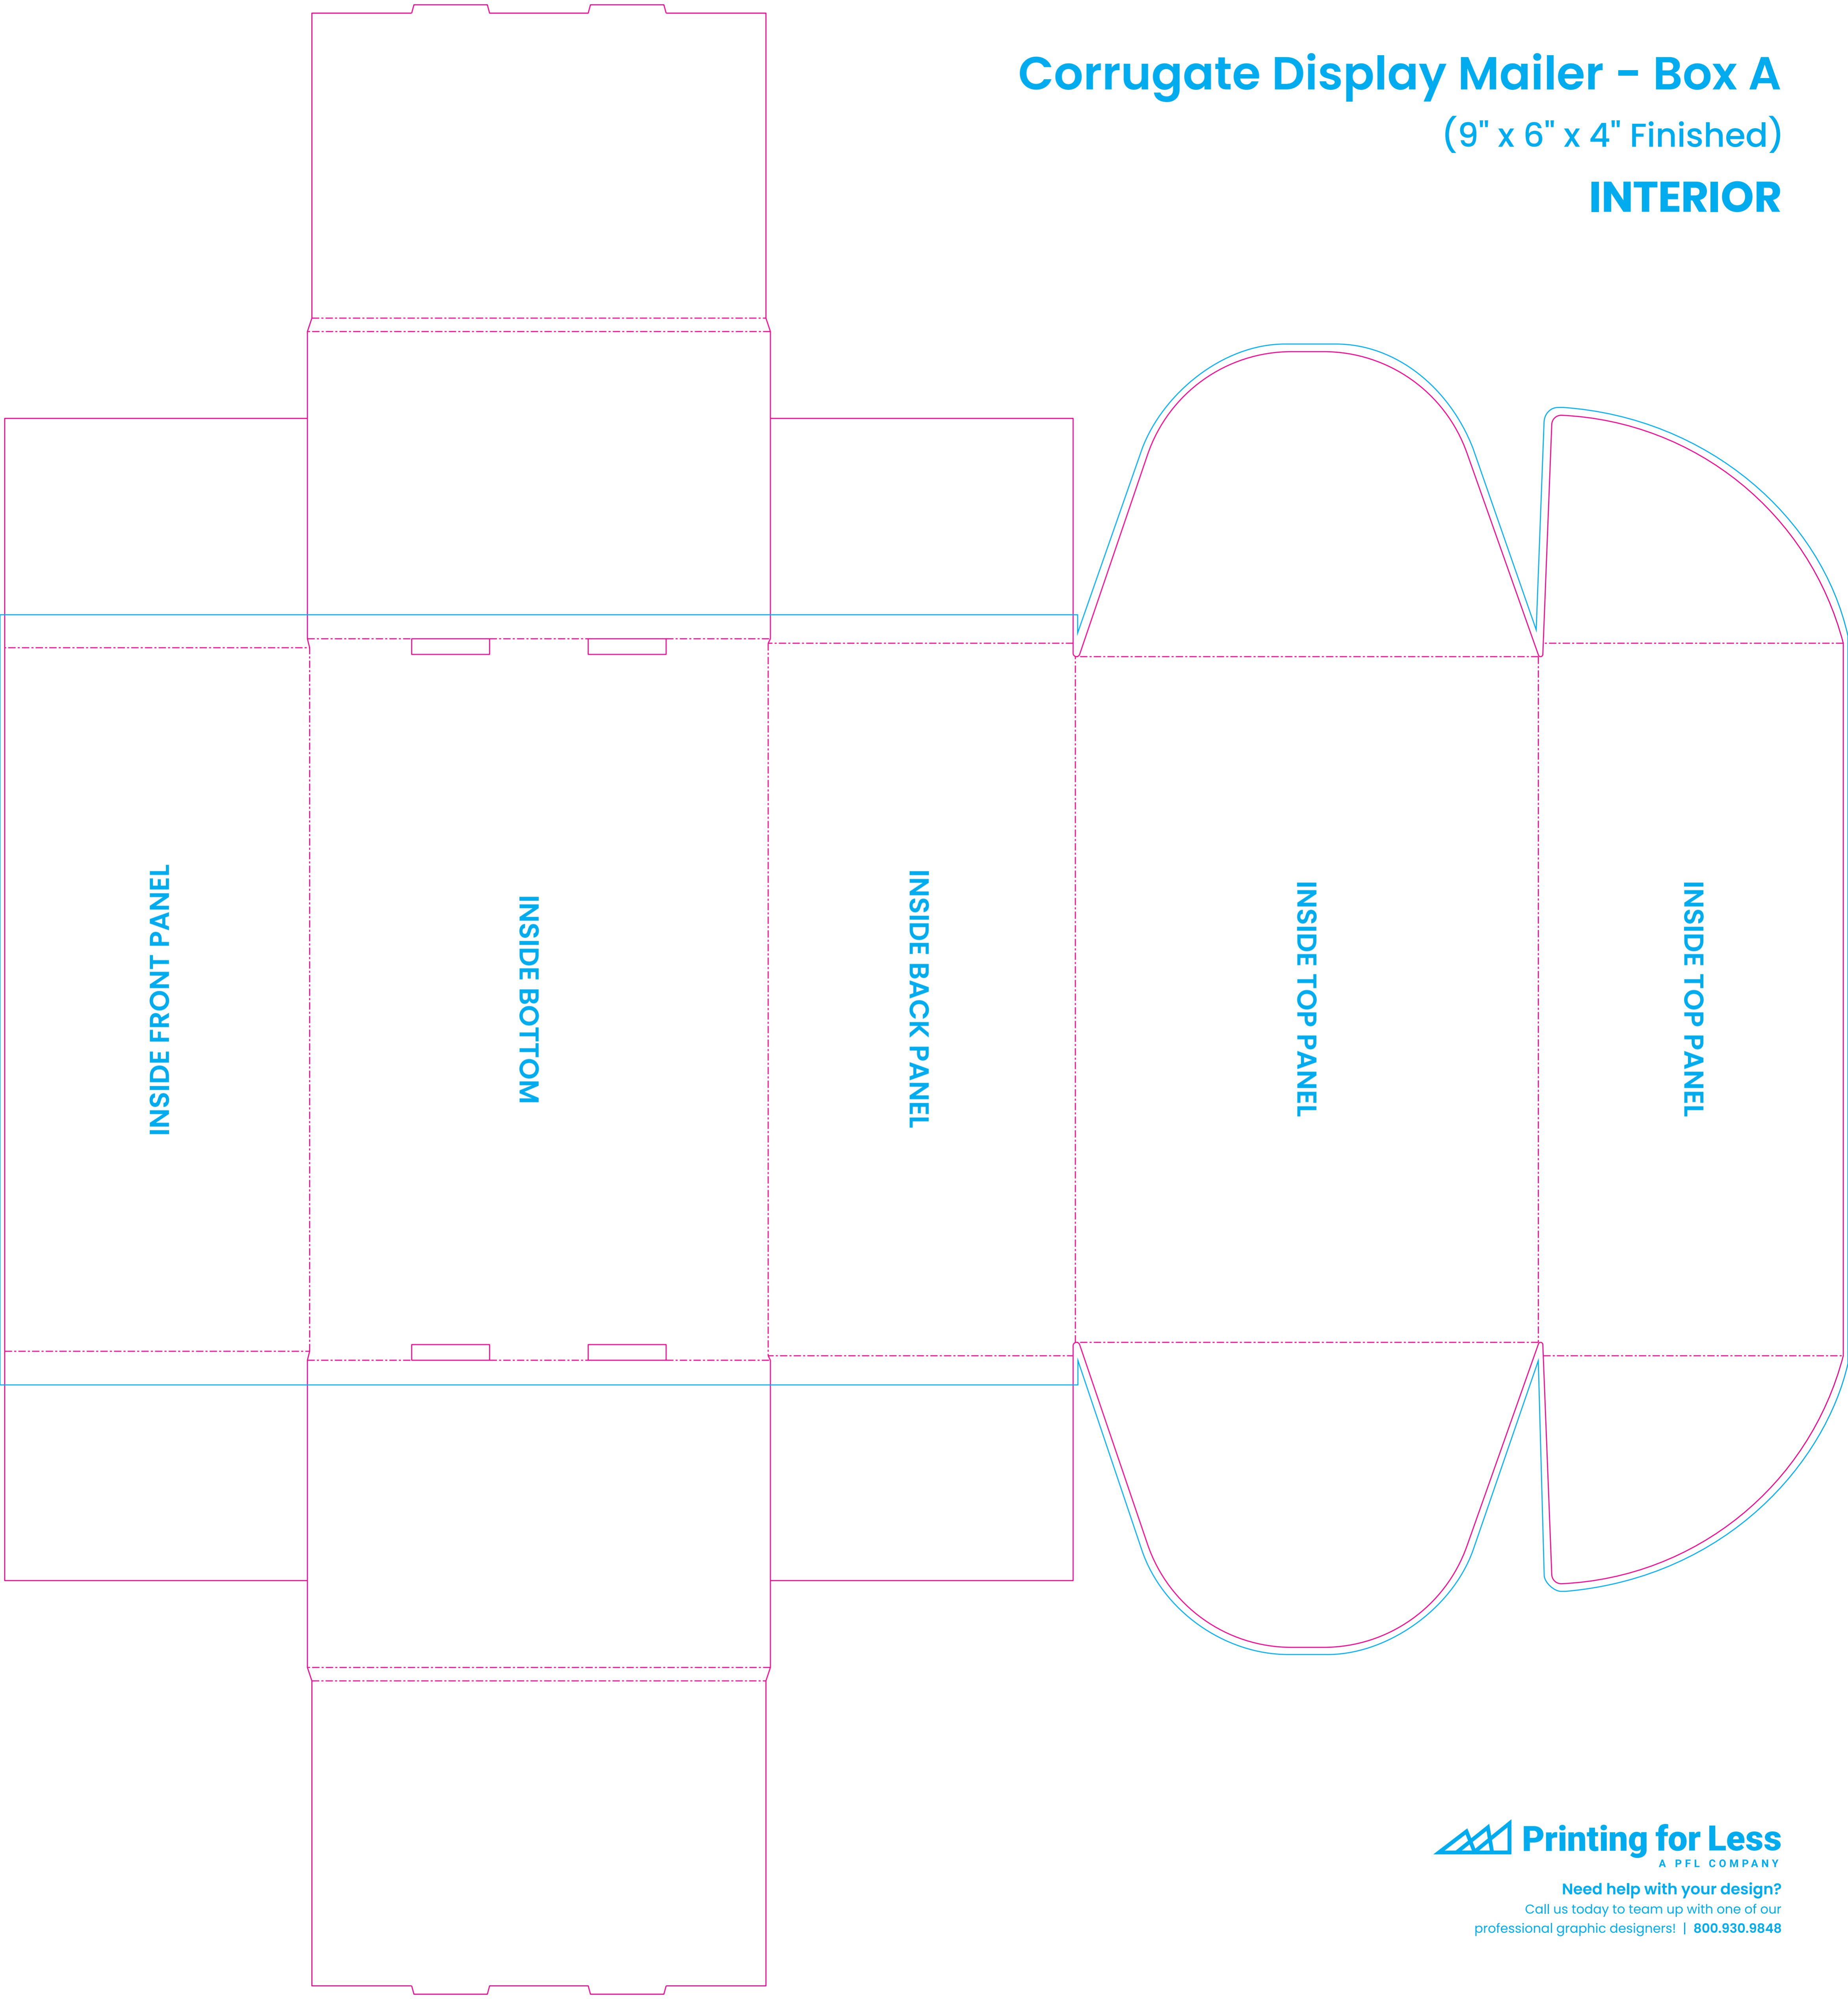

Corrugate Display Mailer - Box A

(9" x 6" x 4" Finished)

EXTERIOR

LEFT INSIDE PANEL
(Not visible once assembled)

LEFT OUTSIDE PANEL

OUTER FRONT PANEL

TOP

BACK PANEL

SHIPPING LABEL
GOES HERE

BOTTOM

FRONT OF BOX
(Revealed upon opening)

RIGHT OUTSIDE PANEL

RIGHT INSIDE PANEL
(Not visible once assembled)

Printing for Less
A PFL COMPANY

Need help with your design?

Call us today to team up with one of our professional graphic designers! | 800.930.9848

--- CREASE

— CUT LINE

— BLEED AREA

Corrugate Display Mailer – Box A

(9" x 6" x 4" Finished)

INTERIOR

INSIDE FRONT PANEL

INSIDE BOTTOM

INSIDE BACK PANEL

INSIDE TOP PANEL

INSIDE TOP PANEL